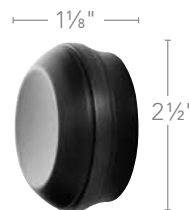

Satin Nickel
1832002

Satin Nickel
1831993

Gilded Bronze
1832003

Gilded Bronze
1831994

Brushed Bronze
1832004

Brushed Bronze
1831995

2 1/4" W x 3 1/2" H x 3 1/2" D

1 1/8" W x 2 1/2" H x 2 1/2" D

2" Estate® Rods

| | | | |
|--|---|--|--|
| |  |  |  |
| Styles | 2" Assembled Set with Decorative Rings SHOWN IN SATIN NICKEL | 2" Assembled Set with Plain Slides SHOWN IN BRUSHED BRONZE | 2" Assembled Set with Ripplefold™* SHOWN IN BRUSHED BRONZE |
| Finishes |  Black Bronze 93680922 |  Black Bronze 93685922 |  Black Bronze 93686922 |
| | Venetian Bronze (use Black Bronze pole) | Venetian Bronze (use Black Bronze pole) | Venetian Bronze (use Black Bronze pole) |
| | Dark Oiled Bronze (use Black Bronze pole) | Dark Oiled Bronze (use Black Bronze pole) | Dark Oiled Bronze (use Black Bronze pole) |
| | Oil-Rubbed Bronze (use Black Bronze pole) | Oil-Rubbed Bronze (use Black Bronze pole) | Oil-Rubbed Bronze (use Black Bronze pole) |
| |  Caramel Bronze 93680918 |  Caramel Bronze 93685918 |  Caramel Bronze 93686918 |
| |  Antique Silver 936080867 |  Antique Silver 93685867 |  Antique Silver 93686867 |
| |  Satin Nickel 93680923 |  Satin Nickel 93685923 |  Satin Nickel 93686923 |
|  Gilded Bronze 93680920 |  Gilded Bronze 93685920 |  Gilded Bronze 93686920 | |
|  Brushed Bronze 93680919 |  Brushed Bronze 93685919 |  Brushed Bronze 93686919 | |
| Size | INCLUDED: Brackets and 3 Rings per foot | INCLUDED: Brackets and 3 Slides per foot | INCLUDED: Brackets and Carriers |