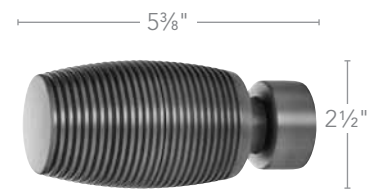

Dark Oiled Bronze accent with Brushed Bronze
1831721

Gilded Bronze
1831686

Antique Silver accent with Brushed Bronze
1831719

Brushed Bronze
1831687

3 1/4" W x 2 7/8" H x 2 7/8" D

5" W x 2 7/8" H x 2 7/8" D

5 3/8" W x 2 1/2" H x 2 1/2" D

Shibuya finial, pole and brackets in Brushed Bronze

1 3/8" Finials

for use with Stationary Poles
& Traversing Rods

| Styles | Aspen SHOWN IN GILDED BRONZE | Artemis SHOWN IN CARAMEL BRONZE | Cypress SHOWN IN GILDED BRONZE |
|----------|---|---|---|
| Finishes | <ul style="list-style-type: none">  Black Bronze 1831812  Venetian Bronze 1831810  Dark Oiled Bronze 1831811  Oil-Rubbed Bronze 1831740  Caramel Bronze 1831813  Antique Silver 1831736  Satin Nickel 1831737  Gilded Bronze 1831738  Brushed Bronze 1831739 | <ul style="list-style-type: none">  Black Bronze 1831930  Venetian Bronze 1831928  Dark Oiled Bronze 1831929  Oil-Rubbed Bronze 1831927  Caramel Bronze 1831931  Antique Silver 1831923  Satin Nickel 1831924  Gilded Bronze 1831925  Brushed Bronze 1831926 | <ul style="list-style-type: none">  Black Bronze 1831949  Venetian Bronze 1831947  Dark Oiled Bronze 1831948  Oil-Rubbed Bronze 1831946  Caramel Bronze 1831950  Antique Silver 1831942  Satin Nickel 1831943  Gilded Bronze 1831944  Brushed Bronze 1831945 |
| Size | <p>4 3/4" W</p>  <p>4 3/4" W x 2 3/4" H x 2 3/4" D</p> | <p>3 5/8" W</p>  <p>3 5/8" W x 2 7/8" H x 2 7/8" D</p> | <p>4" W</p>  <p>4" W x 2 7/8" H x 2 7/8" D</p> |