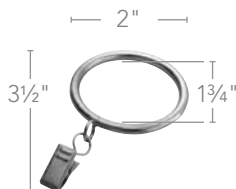

Black Bronze
1832053

Black Bronze
1832062

Black Bronze
1831551

Venetian Bronze
1832051

Venetian Bronze
1832060

Venetian Bronze
1831553

Dark Oiled Bronze
1832052

Dark Oiled Bronze
1832061

Dark Oiled Bronze
1831552

Oil-Rubbed Bronze
1832050

Oil-Rubbed Bronze
1832059

Oil-Rubbed Bronze
1831554

Caramel Bronze
1832054

Caramel Bronze
1832073

Caramel Bronze
1831550

Antique Silver
1832046

Antique Silver
1832055

Antique Silver
1831558

Satin Nickel
1832047

Satin Nickel
1832056

Satin Nickel
1831557

Gilded Bronze
1832048

Gilded Bronze
1832057

Gilded Bronze
1831556

Brushed Bronze
1832049

Brushed Bronze
1832058

Brushed Bronze
1831555

Inside Dimension: 1 3/4"
Outside Dimension: 2"