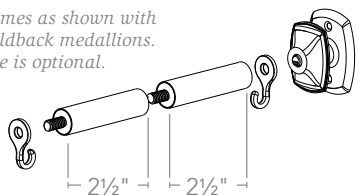

Camber medallion holdback
in Brushed Bronze

DESIGNER METALS®
Accessories

Medallion Holdbacks

| Styles | 3" Contemporary Round SHOWN IN BRUSHED BRONZE | 3" Transitional Square SHOWN IN CARAMEL BRONZE | 3" Camber SHOWN IN ANTIQUE SILVER |
|----------|---|---|---|
| Finishes | <ul style="list-style-type: none">  Black Bronze 1831448  Venetian Bronze 1831450  Dark Oiled Bronze 1831449  Oil-Rubbed Bronze 1831491  Caramel Bronze 1831447  Antique Silver 1831495  Satin Nickel 1831494  Gilded Bronze 1831493  Brushed Bronze 1831492 | <ul style="list-style-type: none">  Black Bronze 1831439  Venetian Bronze 1831441  Dark Oiled Bronze 1831440  Oil-Rubbed Bronze 1831442  Caramel Bronze 1831438  Antique Silver 1831446  Satin Nickel 1831445  Gilded Bronze 1831444  Brushed Bronze 1831443 | <ul style="list-style-type: none">  Black Bronze 1831497  Venetian Bronze 1831499  Dark Oiled Bronze 1831498  Oil-Rubbed Bronze 1831500  Caramel Bronze 1831496  Antique Silver 1831504  Satin Nickel 1831503  Gilded Bronze 1831502  Brushed Bronze 1831501 |

Size

3" Post Arm
Clearance: 2½" or 5"
Comes as shown with holdback medallions.
Use is optional.

3"W x 3"H x ½"D

3"W x 3"H x ½"D

3"W x 3"H x ¾"D

DESIGNER METALS®
**Medallion
 Holdbacks**

4½" Contemporary Round
 SHOWN IN BRUSHED BRONZE