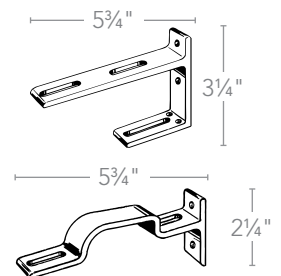

*Use with ceiling mount brackets, see Price List for more information.