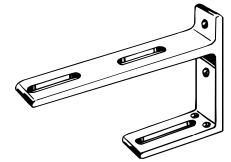

1 3/8" Traverse Accessories

1 3/8" Traverse Ring – Fluted SHOWN IN ANTIQUE SILVER	1 3/8" Traverse Ring – Smooth SHOWN IN SATIN NICKEL	1 3/8" Traverse Plain Slide SHOWN IN SATIN NICKEL	Double Bracket for Basic & Decorative Traverse Rods*
Black Bronze 1828950	Black Bronze 1828941	Black Bronze 1828959	Black 71132006
Venetian Bronze 1828948	Venetian Bronze 1828939	Venetian Bronze 1828957	Antique Brass 71132062
Dark Oiled Bronze (use Black Bronze rings)	Dark Oiled Bronze (use Black Bronze rings)	Dark Oiled Bronze (use Black Bronze rings)	Satin Nickel 71132012
Oil-Rubbed Bronze (use Black Bronze rings)	Oil-Rubbed Bronze (use Black Bronze rings)	Dark Oiled Bronze (use Black Bronze rings)	Satin Brass 71132110
Caramel Bronze 1828951	Caramel Bronze 1828942	Caramel Bronze 1828960	
Antique Silver 1828943	Antique Silver 1828934	Antique Silver 1828952	
Satin Nickel 1828944	Satin Nickel 1828935	Satin Nickel 1828953	
Gilded Bronze 1828945	Gilded Bronze 1828936	Gilded Bronze 1828954	
Brushed Bronze 1828946	Brushed Bronze 1828937	Brushed Bronze 1828955	Double Bracket for 2 Decorative Traverse Rods* Satin Brass 71134110