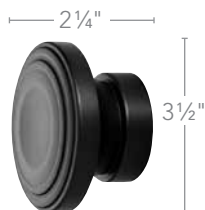

Satin Nickel
1832002

Satin Nickel
1831993

Gilded Bronze
1832003

Gilded Bronze
1831994

Brushed Bronze
1832004

Brushed Bronze
1831995

2 1/4" W x 3 1/2" H x 3 1/2" D

1 1/8" W x 2 1/2" H x 2 1/2" D

2" Estate® Rods

| | | | |
|--|---|--|--|
| |  |  |  |
| Styles | 2" Assembled Set with Decorative Rings SHOWN IN SATIN NICKEL | 2" Assembled Set with Plain Slides SHOWN IN BRUSHED BRONZE | 2" Assembled Set with Ripplefold™* SHOWN IN BRUSHED BRONZE |
| Finishes |  Black Bronze 93680922 |  Black Bronze 93685922 |  Black Bronze 93686922 |
| | Venetian Bronze (use Black Bronze pole) | Venetian Bronze (use Black Bronze pole) | Venetian Bronze (use Black Bronze pole) |
| | Dark Oiled Bronze (use Black Bronze pole) | Dark Oiled Bronze (use Black Bronze pole) | Dark Oiled Bronze (use Black Bronze pole) |
| | Oil-Rubbed Bronze (use Black Bronze pole) | Oil-Rubbed Bronze (use Black Bronze pole) | Oil-Rubbed Bronze (use Black Bronze pole) |
| |  Caramel Bronze 93680918 |  Caramel Bronze 93685918 |  Caramel Bronze 93686918 |
| |  Antique Silver 936080867 |  Antique Silver 93685867 |  Antique Silver 93686867 |
| |  Satin Nickel 93680923 |  Satin Nickel 93685923 |  Satin Nickel 93686923 |
|  Gilded Bronze 93680920 |  Gilded Bronze 93685920 |  Gilded Bronze 93686920 | |
|  Brushed Bronze 93680919 |  Brushed Bronze 93685919 |  Brushed Bronze 93686919 | |
| Size | INCLUDED: Brackets and 3 Rings per foot | INCLUDED: Brackets and 3 Slides per foot | INCLUDED: Brackets and Carriers |