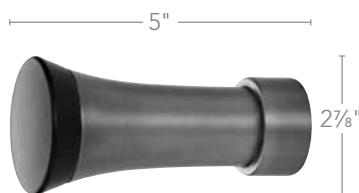

Dark Oiled Bronze accent with Brushed Bronze
1831721

Gilded Bronze
1831686

Antique Silver accent with Brushed Bronze
1831719

Brushed Bronze
1831687

3 1/4" W x 2 7/8" H x 2 7/8" D

5" W x 2 7/8" H x 2 7/8" D

5 3/8" W x 2 1/2" H x 2 1/2" D

Shibuya finial, pole and brackets in Brushed Bronze

1 3/8" Finials

for use with Stationary Poles
& Traversing Rods

| Styles | Aspen SHOWN IN GILDED BRONZE | Artemis SHOWN IN CARAMEL BRONZE | Cypress SHOWN IN GILDED BRONZE |
|----------|---|---|---|
| Finishes | <ul style="list-style-type: none">  Black Bronze 1831812  Venetian Bronze 1831810  Dark Oiled Bronze 1831811  Oil-Rubbed Bronze 1831740  Caramel Bronze 1831813  Antique Silver 1831736  Satin Nickel 1831737  Gilded Bronze 1831738  Brushed Bronze 1831739 | <ul style="list-style-type: none">  Black Bronze 1831930  Venetian Bronze 1831928  Dark Oiled Bronze 1831929  Oil-Rubbed Bronze 1831927  Caramel Bronze 1831931  Antique Silver 1831923  Satin Nickel 1831924  Gilded Bronze 1831925  Brushed Bronze 1831926 | <ul style="list-style-type: none">  Black Bronze 1831949  Venetian Bronze 1831947  Dark Oiled Bronze 1831948  Oil-Rubbed Bronze 1831946  Caramel Bronze 1831950  Antique Silver 1831942  Satin Nickel 1831943  Gilded Bronze 1831944  Brushed Bronze 1831945 |
| Size | <p>4 3/4" W</p>  <p>4 3/4" W x 2 3/4" H x 2 3/4" D</p> | <p>3 5/8" W</p>  <p>3 5/8" W x 2 7/8" H x 2 7/8" D</p> | <p>4" W</p>  <p>4" W x 2 7/8" H x 2 7/8" D</p> |